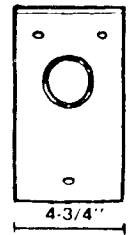

Horizontal Mount
Direct to Standard
or Crossarm

W23

Curved
Standard Mount

W24

Direct Vertical Mount

W25

Crossarm
Vertical Mount

W26

Top Mount
W-21X - 3"
W21Y, 2 3/8"
For 4-1/2" x 5-1/8"
Size Standard